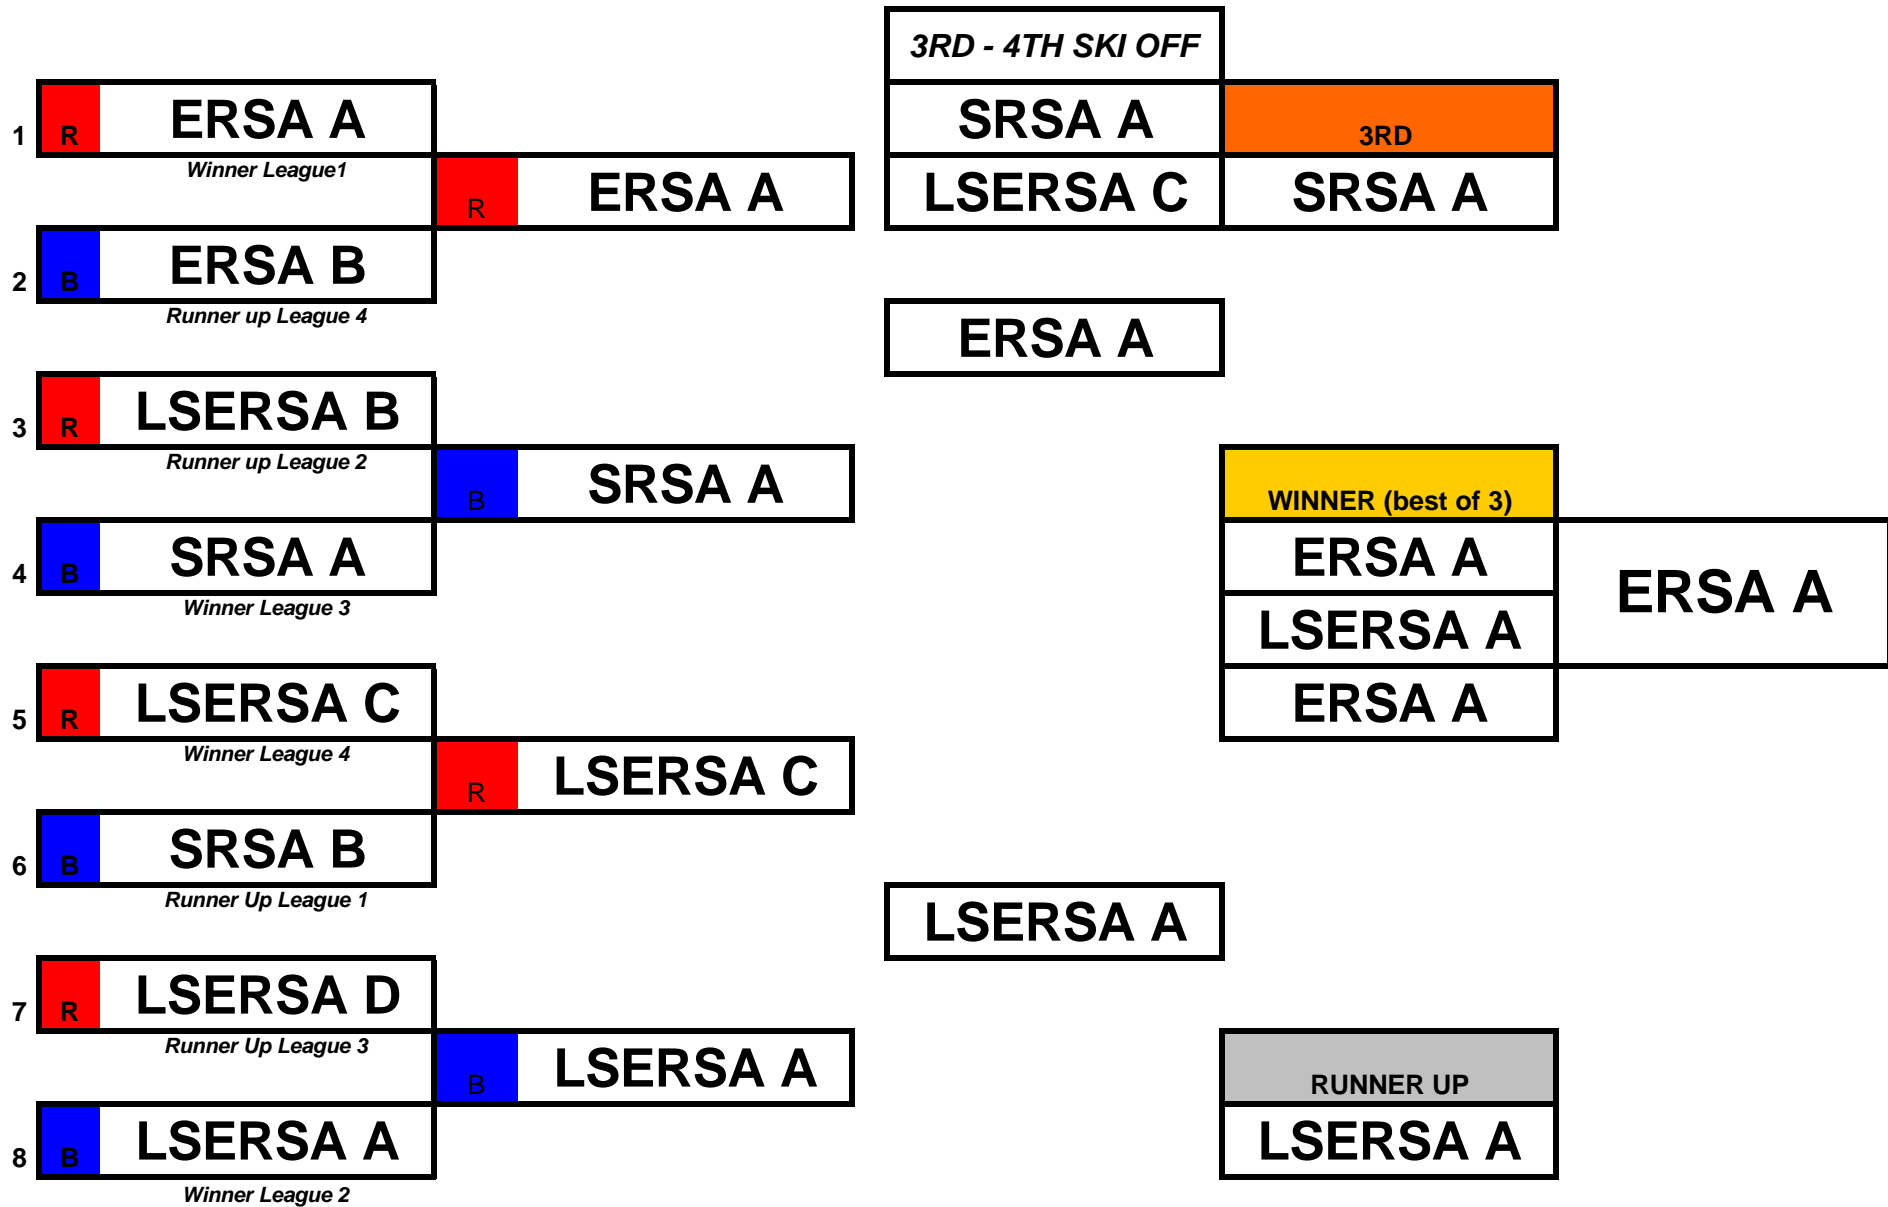

LSERSA TRI REGIONAL 2006

LEAGUE RESULTS

LEAGUE 1

	ROUND 1	ROUND 2	ROUND 3	ROUND 4	ROUND 5	ROUND 6	ROUND 7	ROUND 8	ROUND 9	ROUND 10	TOTALS
ERSA A	2		2	0	2	2		2	0	2	12
SRSA B	0	2		2	0	0	2		2	0	8
ERSA E	0	0	0		0	2	0	0		0	2
LSERSA G	2	0	0	0		0	0	0	0		2
LSERSA H		0	0	0	0		0	0	0	0	0

POSITION	TEAM	POINTS
1ST	ERSA A	12
2ND	SRSA B	8
3RD	ERSA E	2
4TH	LSERSA G	2
5TH	LSERSA H	0

LEAGUE 2

	ROUND 1	ROUND 2	ROUND 3	ROUND 4	ROUND 5	ROUND 6	ROUND 7	ROUND 8	ROUND 9	ROUND 10	TOTALS
LSERSA A	2		2	2	2	2		2	2	2	16
LSERSA B	0	2		2	2	0	2		2	2	12
ERSA D	0	0	2		0	2	0	2		0	6
SRSA D	2	2	0	0		0	2	0	0		6
ERSA H		0	0	0	0		0	0	0	0	0

POSITION	TEAM	POINTS
1ST	LSERSA A	16
2ND	LSERSA B	12
3RD	ERSA D	6
3RD	SRSA D	6
5TH	ERSA H	0

LEAGUE 3

	ROUND 1	ROUND 2	ROUND 3	ROUND 4	ROUND 5	ROUND 6	ROUND 7	ROUND 8	ROUND 9	ROUND 10	TOTALS
SRSA A	2		2	2	2	2		2	2	2	16
LSERSA F	0	2		0	0	0	2		0	0	4
ERSA F	0	0	0		0	0	0	0		0	0
LSERSA D	2	2	0	2		2	2	0	2		12
ERSA C		0	2	0	2		0	2	0	2	8

POSITION	TEAM	POINTS
1ST	SRSA A	16
2ND	LSERSA D	12
3RD	ERSA C	8
4TH	LSERSA F	4
5TH	ERSA F	0

LEAGUE 4

	ROUND 1	ROUND 2	ROUND 3	ROUND 4	ROUND 5	ROUND 6	ROUND 7	ROUND 8	ROUND 9	ROUND 10	TOTALS
ERSA B	2		0	2	0	2		2	2	2	12
SRSA C	0	0		2	2	0	0		2	2	8
LSERSA C	2	2	2		2	2	2	2		0	14
LSERSA E	0	2	2	0		0	2	0	0		6
ERSA G		0	0	0	0		0	0	0	0	0

POSITION	TEAM	POINTS
1ST	LSERSA C	14
2ND	ERSA B	12
3RD	SRSA C	8
4TH	LSERSA E	6
5TH	ERSA G	0

LSERSA TRI REGIONAL TEAM EVENT 2006 - KNOCKOUT STAGE